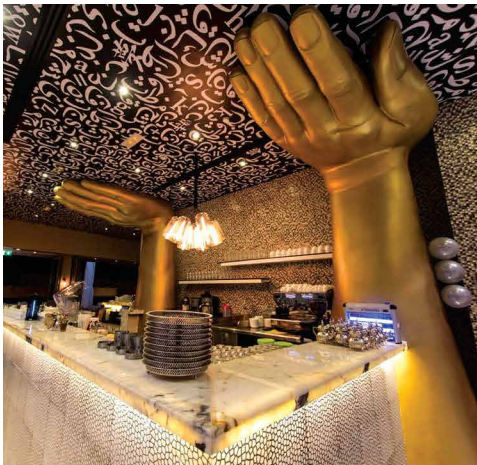

■ STYRO Sculptures & 3D Figures