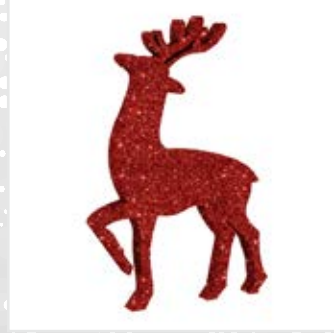

Reindeer 2D

Wall-Mounting, EPS with glitter
Height: 50 cm | Height: 30cm
Thickness: 5 cm | Thickness: 5 cm