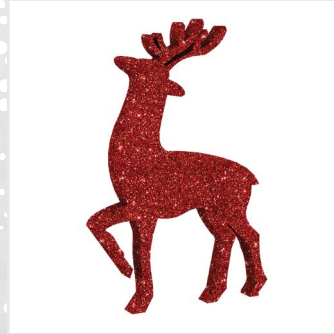

Reindeer 2D

Wall-Mounting, EPS with glitter
Height: 50 cm | Height: 30cm
Thickness: 5 cm | Thickness: 5 cm

Price: AED 35

Price: AED 30