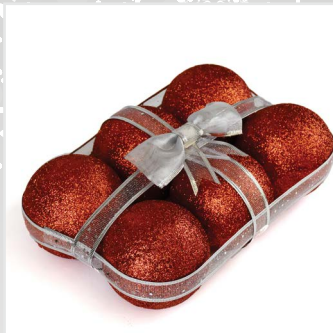

STYRO Balls

Display, EPS with glitter
Diameter : 10 cm
6 pieces
Price: AED 50