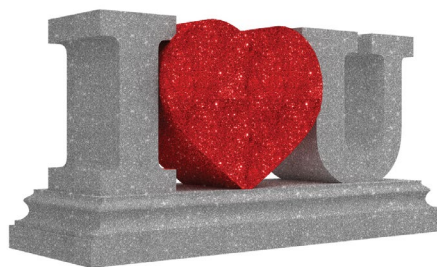

Shape Your Valentine's Day

Valentine Heart

Hanging, EPS with Paint
Size: 60 cm x 60 cm x 15 cm

Heart & Wings

Hanging, EPS with Paint & Sticker
Size: 90 cm x 150 cm x 15 cm

Happy Valentine's Day

Hanging, EPS with Paint
Size: 50 cm x 100 cm x 15 cm

Happy Valentine's Day Stand

Self-Standing, EPS with Paint
Size: 70 cm x 120 cm x 20 cm

Gift Boxes

Self-Standing, EPS with Paint
Size1: 50 cm x 50 cm x 50 cm
Size2: 30 cm x 30 cm x 30 cm

Teddy Bear

Self-Standing, EPS with Paint
Size: 60 cm x 45 cm x 35 cm

Love Vertical

Self-Standing, EPS with Glitter
Size1: 100 cm x 80 cm x 30 cm

I Love You Stand

Self-Standing, EPS with Glitter
Size: 60 cm x 120 cm x 30 cm

3D Hearts

Display, EPS with Glitter
Size: 30cm x 30cm