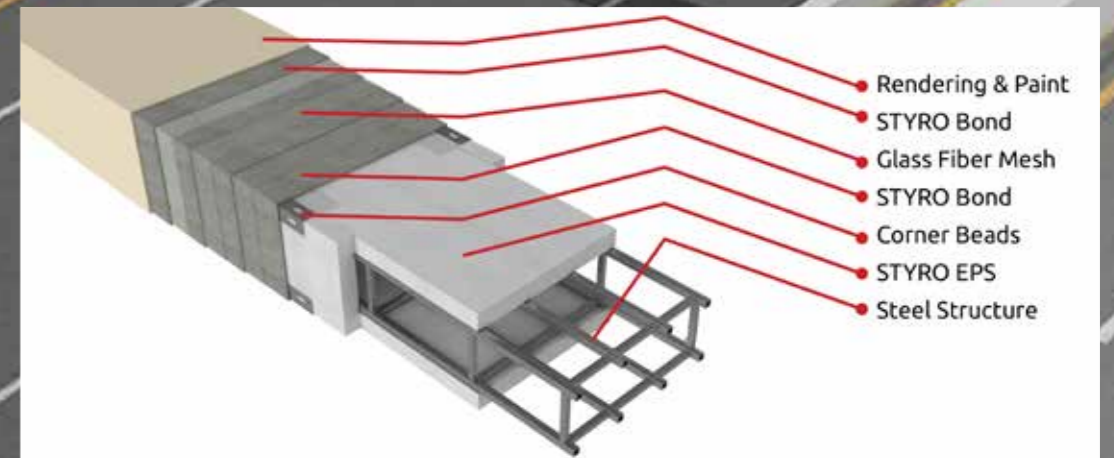

STYRO VOID FORMERS

Any exceptional pattern of construction is possible by STYRO void forming EPS blocks. Our lightweight architectural elements define the core structure and fundamental design to create stunning construction solutions.

STYRO ARCHITECTURAL SOLUTIONS

From design to construction, STYRO provides an integrated approach to all aspects of facade engineering. Our interface access solutions go beyond routine design. We help all architects to execute successful designs by integrating a lightweight exterior interface system.