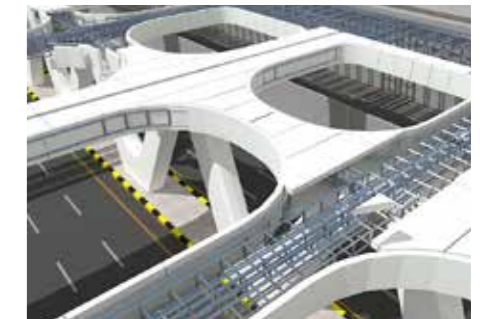

### STYRO ARCHITECTURAL SOLUTIONS

From design to construction, STYRO provides an integrated approach to all aspects of facade engineering. Our interface access solutions go beyond routine design. We help all architects to execute successful designs by integrating a lightweight exterior interface system.