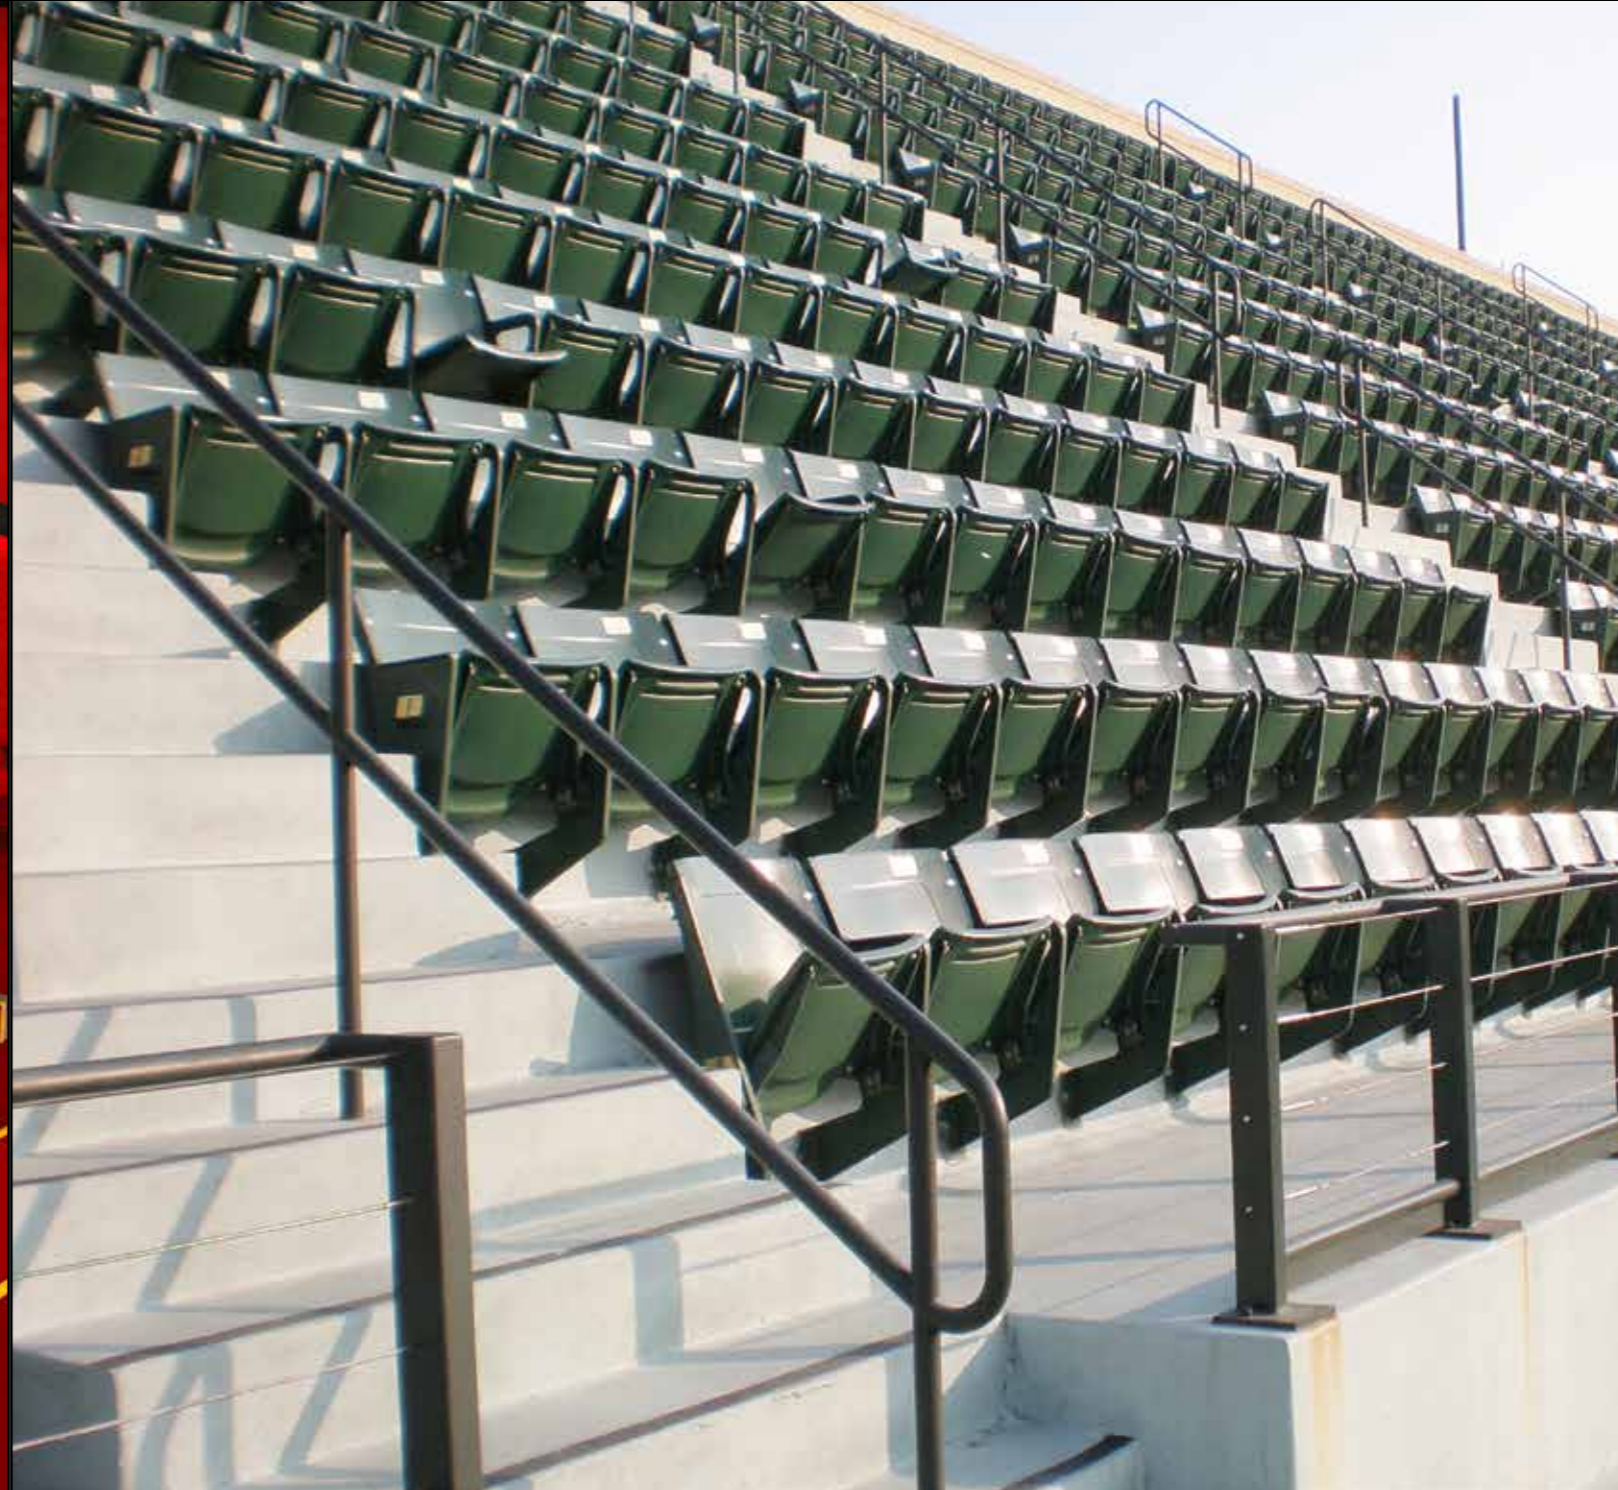

STYRO CINEMA PLATFORMS

STYRO EPS blocks are the ideal choice for cinema raised floor applications as it is lightweight and distributes the load consistently. It is easy to handle at the site and doesn't add weight to the existing structure which is considered the safest construction material for this application.