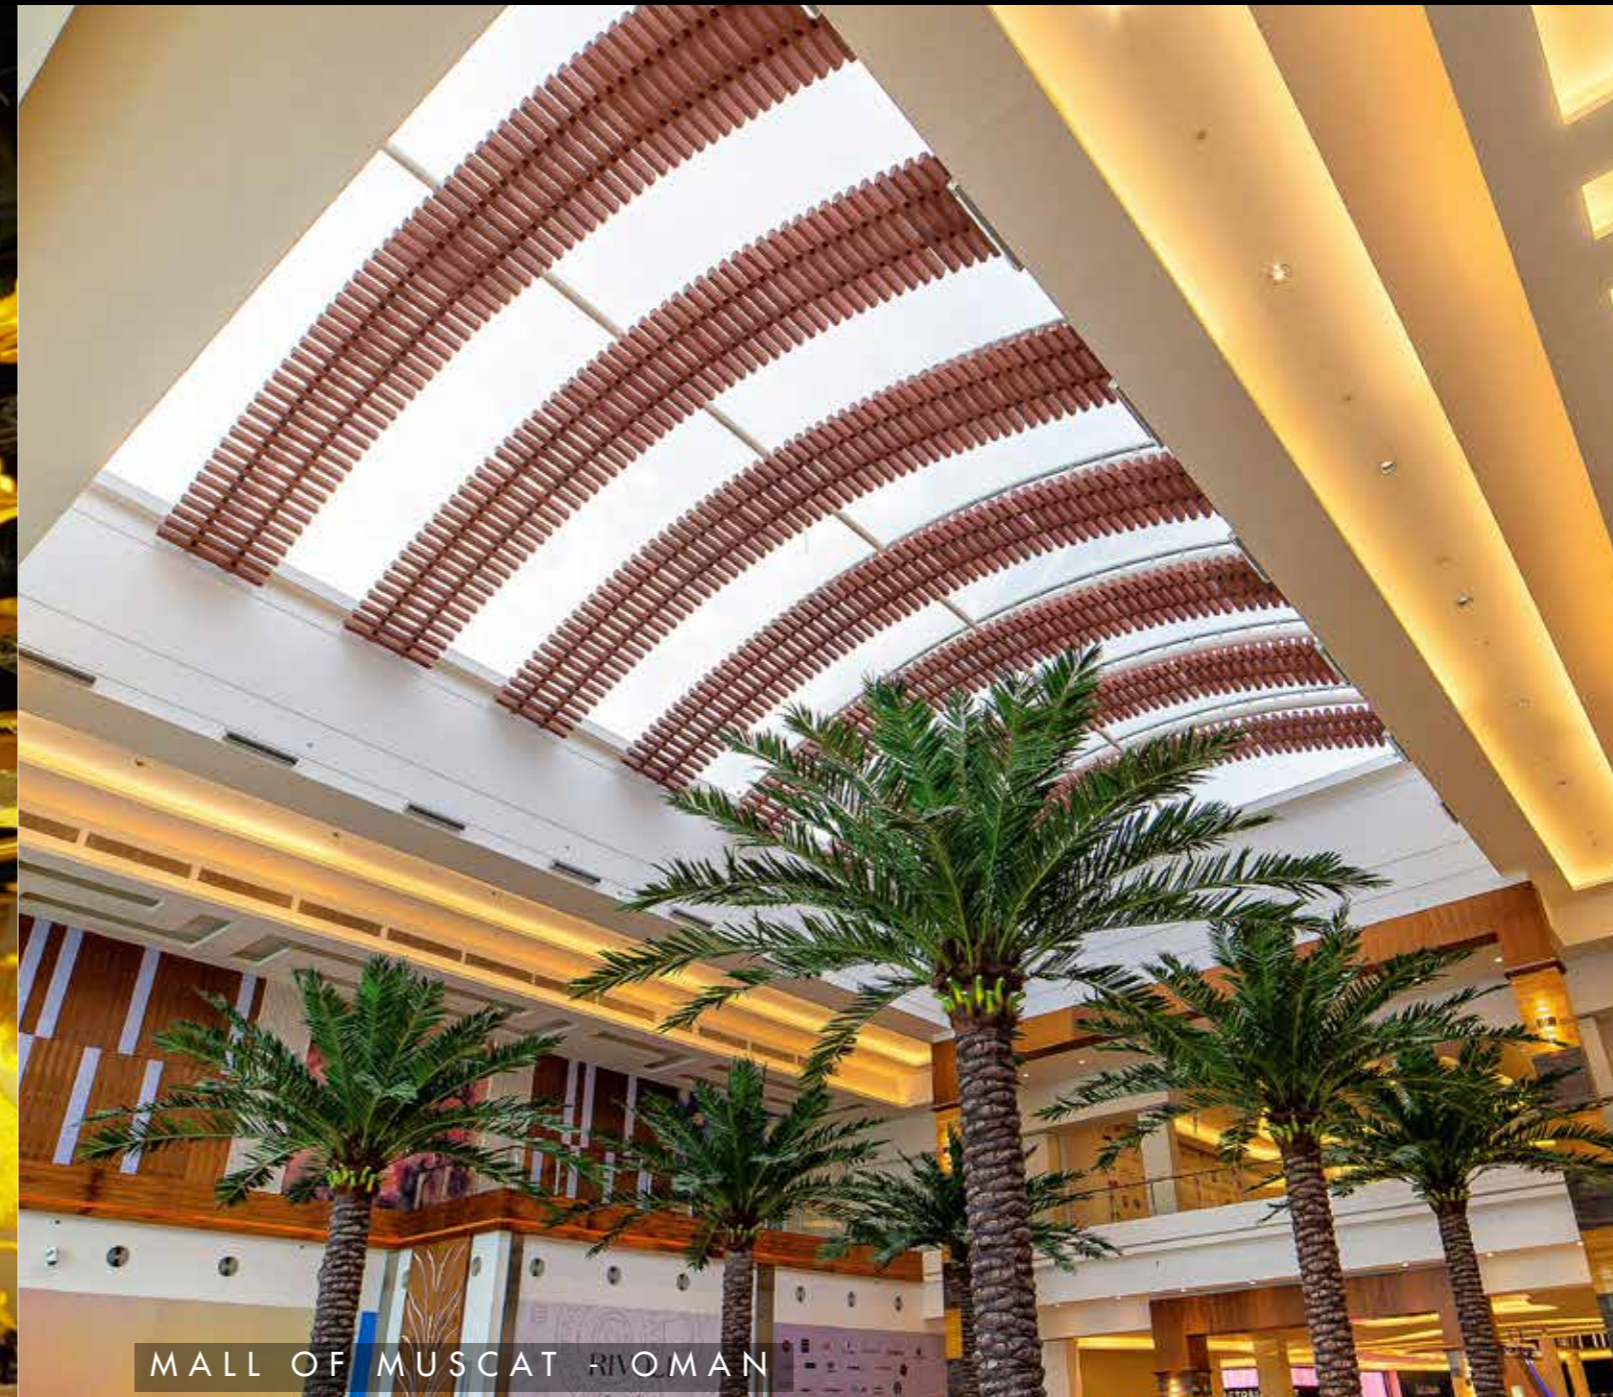

### STYRO SUSPENDED CEILING

STYRO suspended ceiling is an ideal solution for an impressive and enthralling ceiling design. We make it possible to visually translate your preference and brand a statement of radiance and sophistication. It is strong, lightweight and can be customized according to your needs.