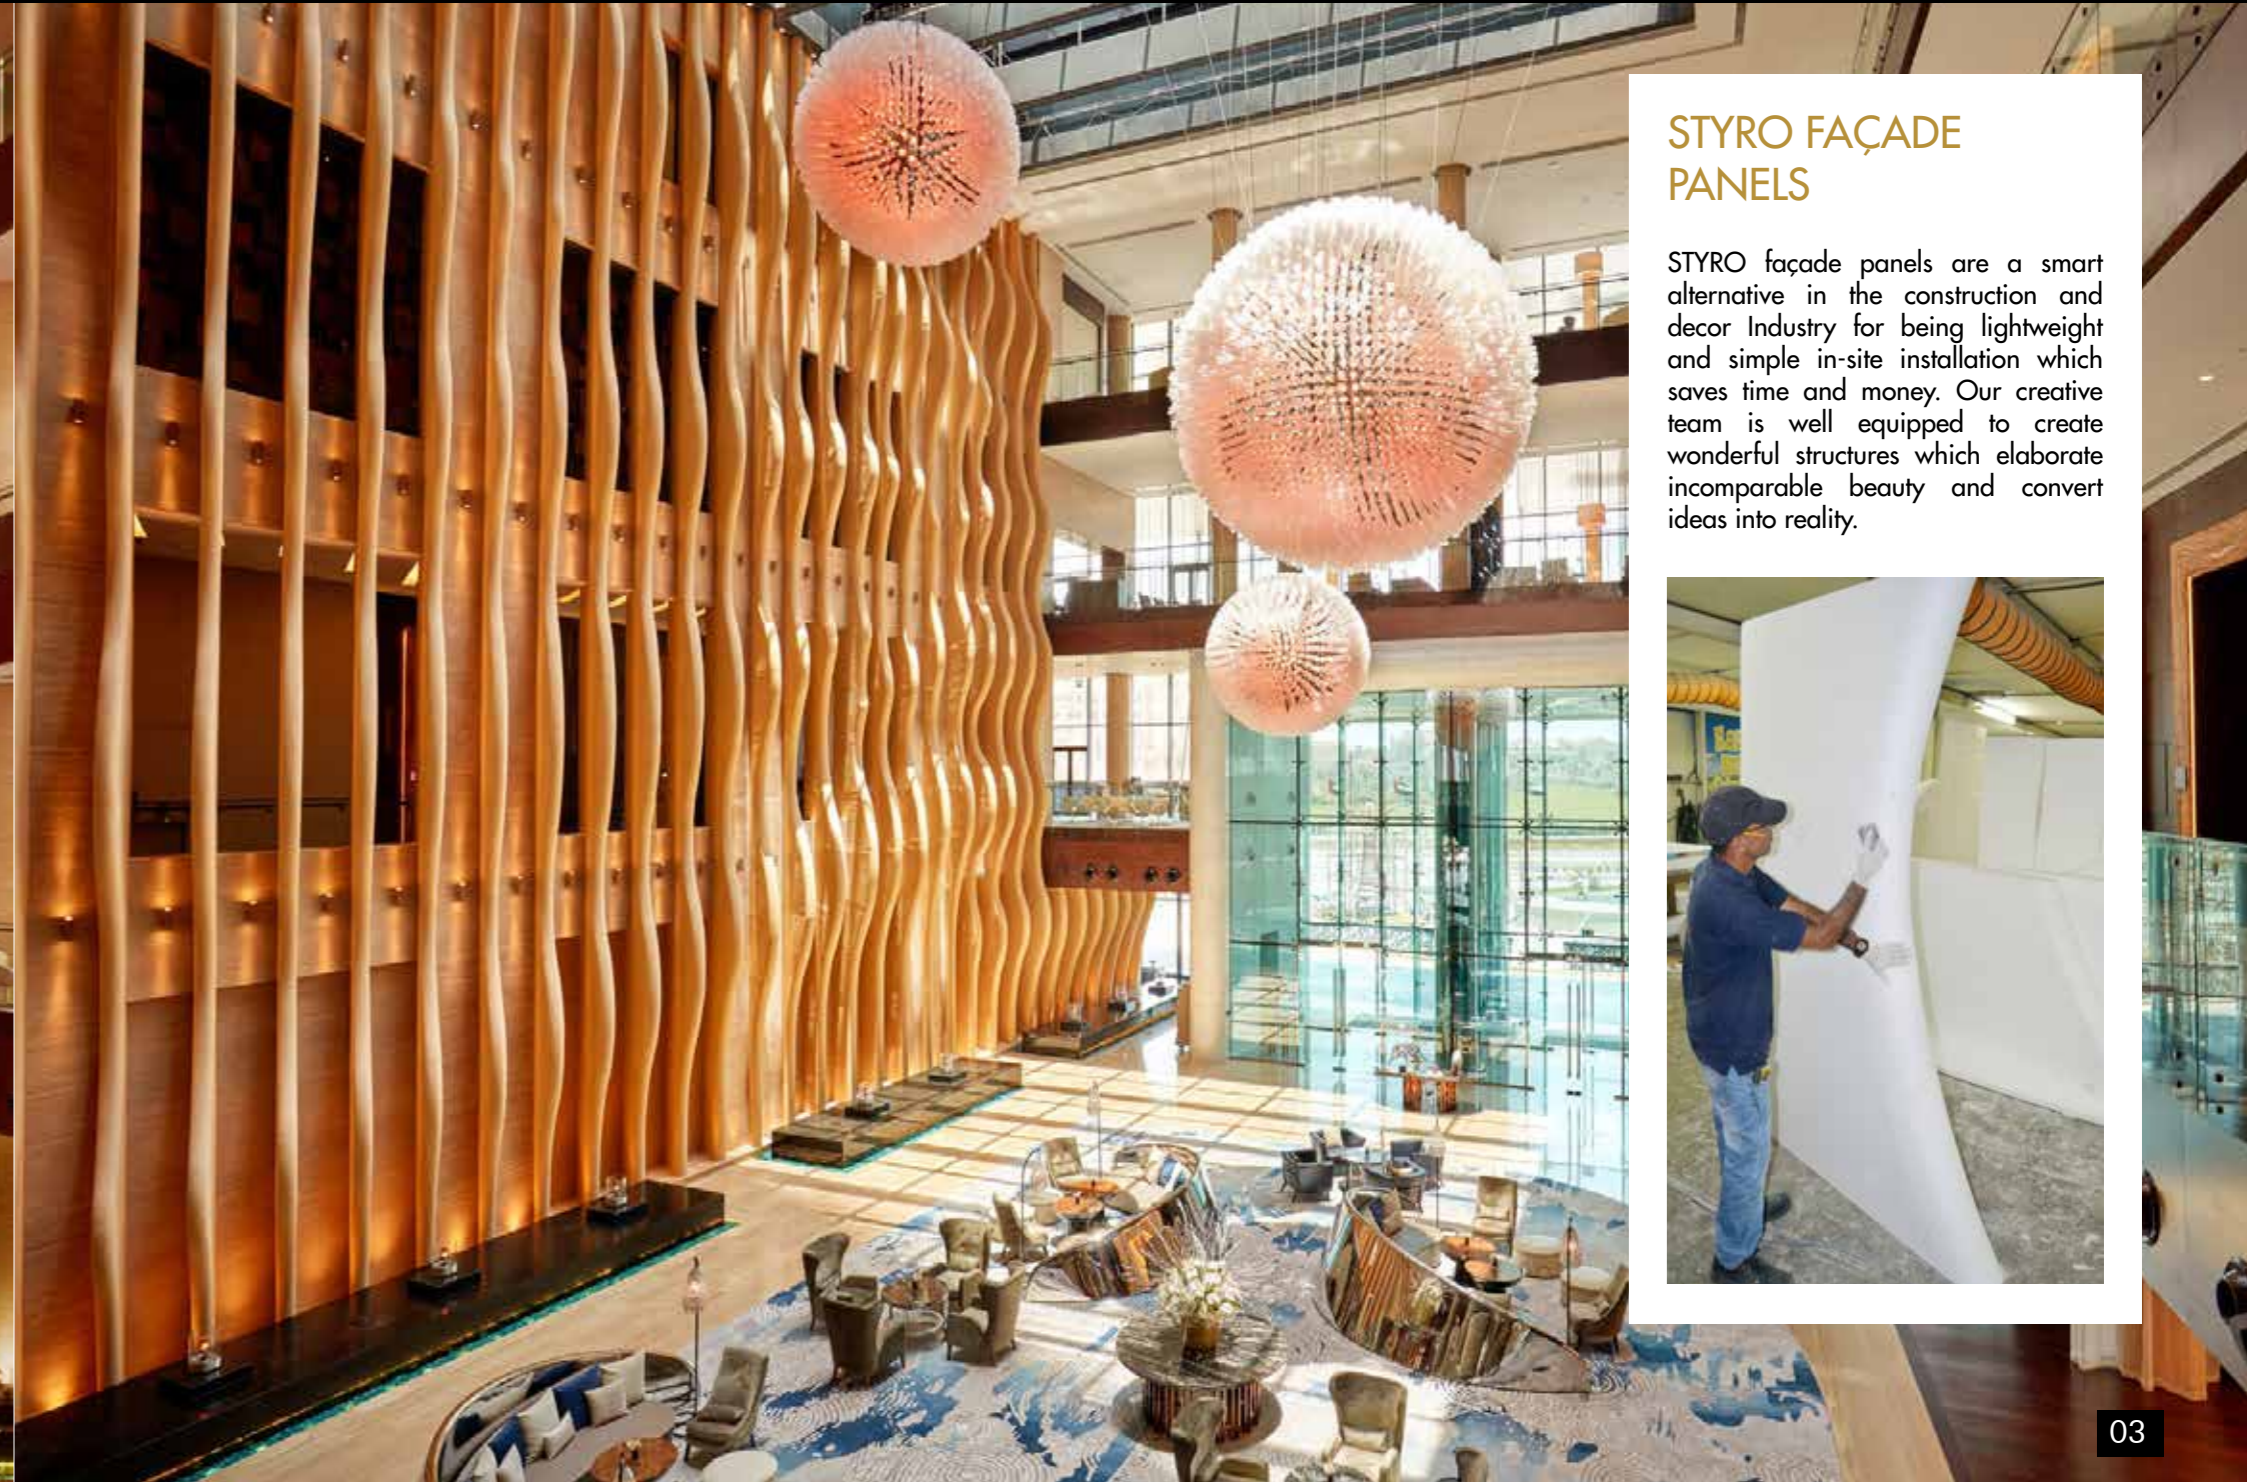

### STYRO FAÇADE PANELS

STYRO façade panels are a smart alternative in the construction and decor Industry for being lightweight and simple in-site installation which saves time and money. Our creative team is well equipped to create wonderful structures which elaborate incomparable beauty and convert ideas into reality.