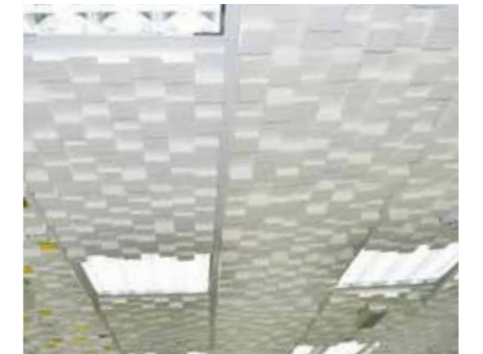

STYRO CEILING TILES

STYRO ceiling tiles with lightweight feature and custom-made design provide a fascinating visual to your space. They are manufactured with state-of-the-art CNC machines. Various custom-made finished tiles are widely used as architectural ceiling tiles.