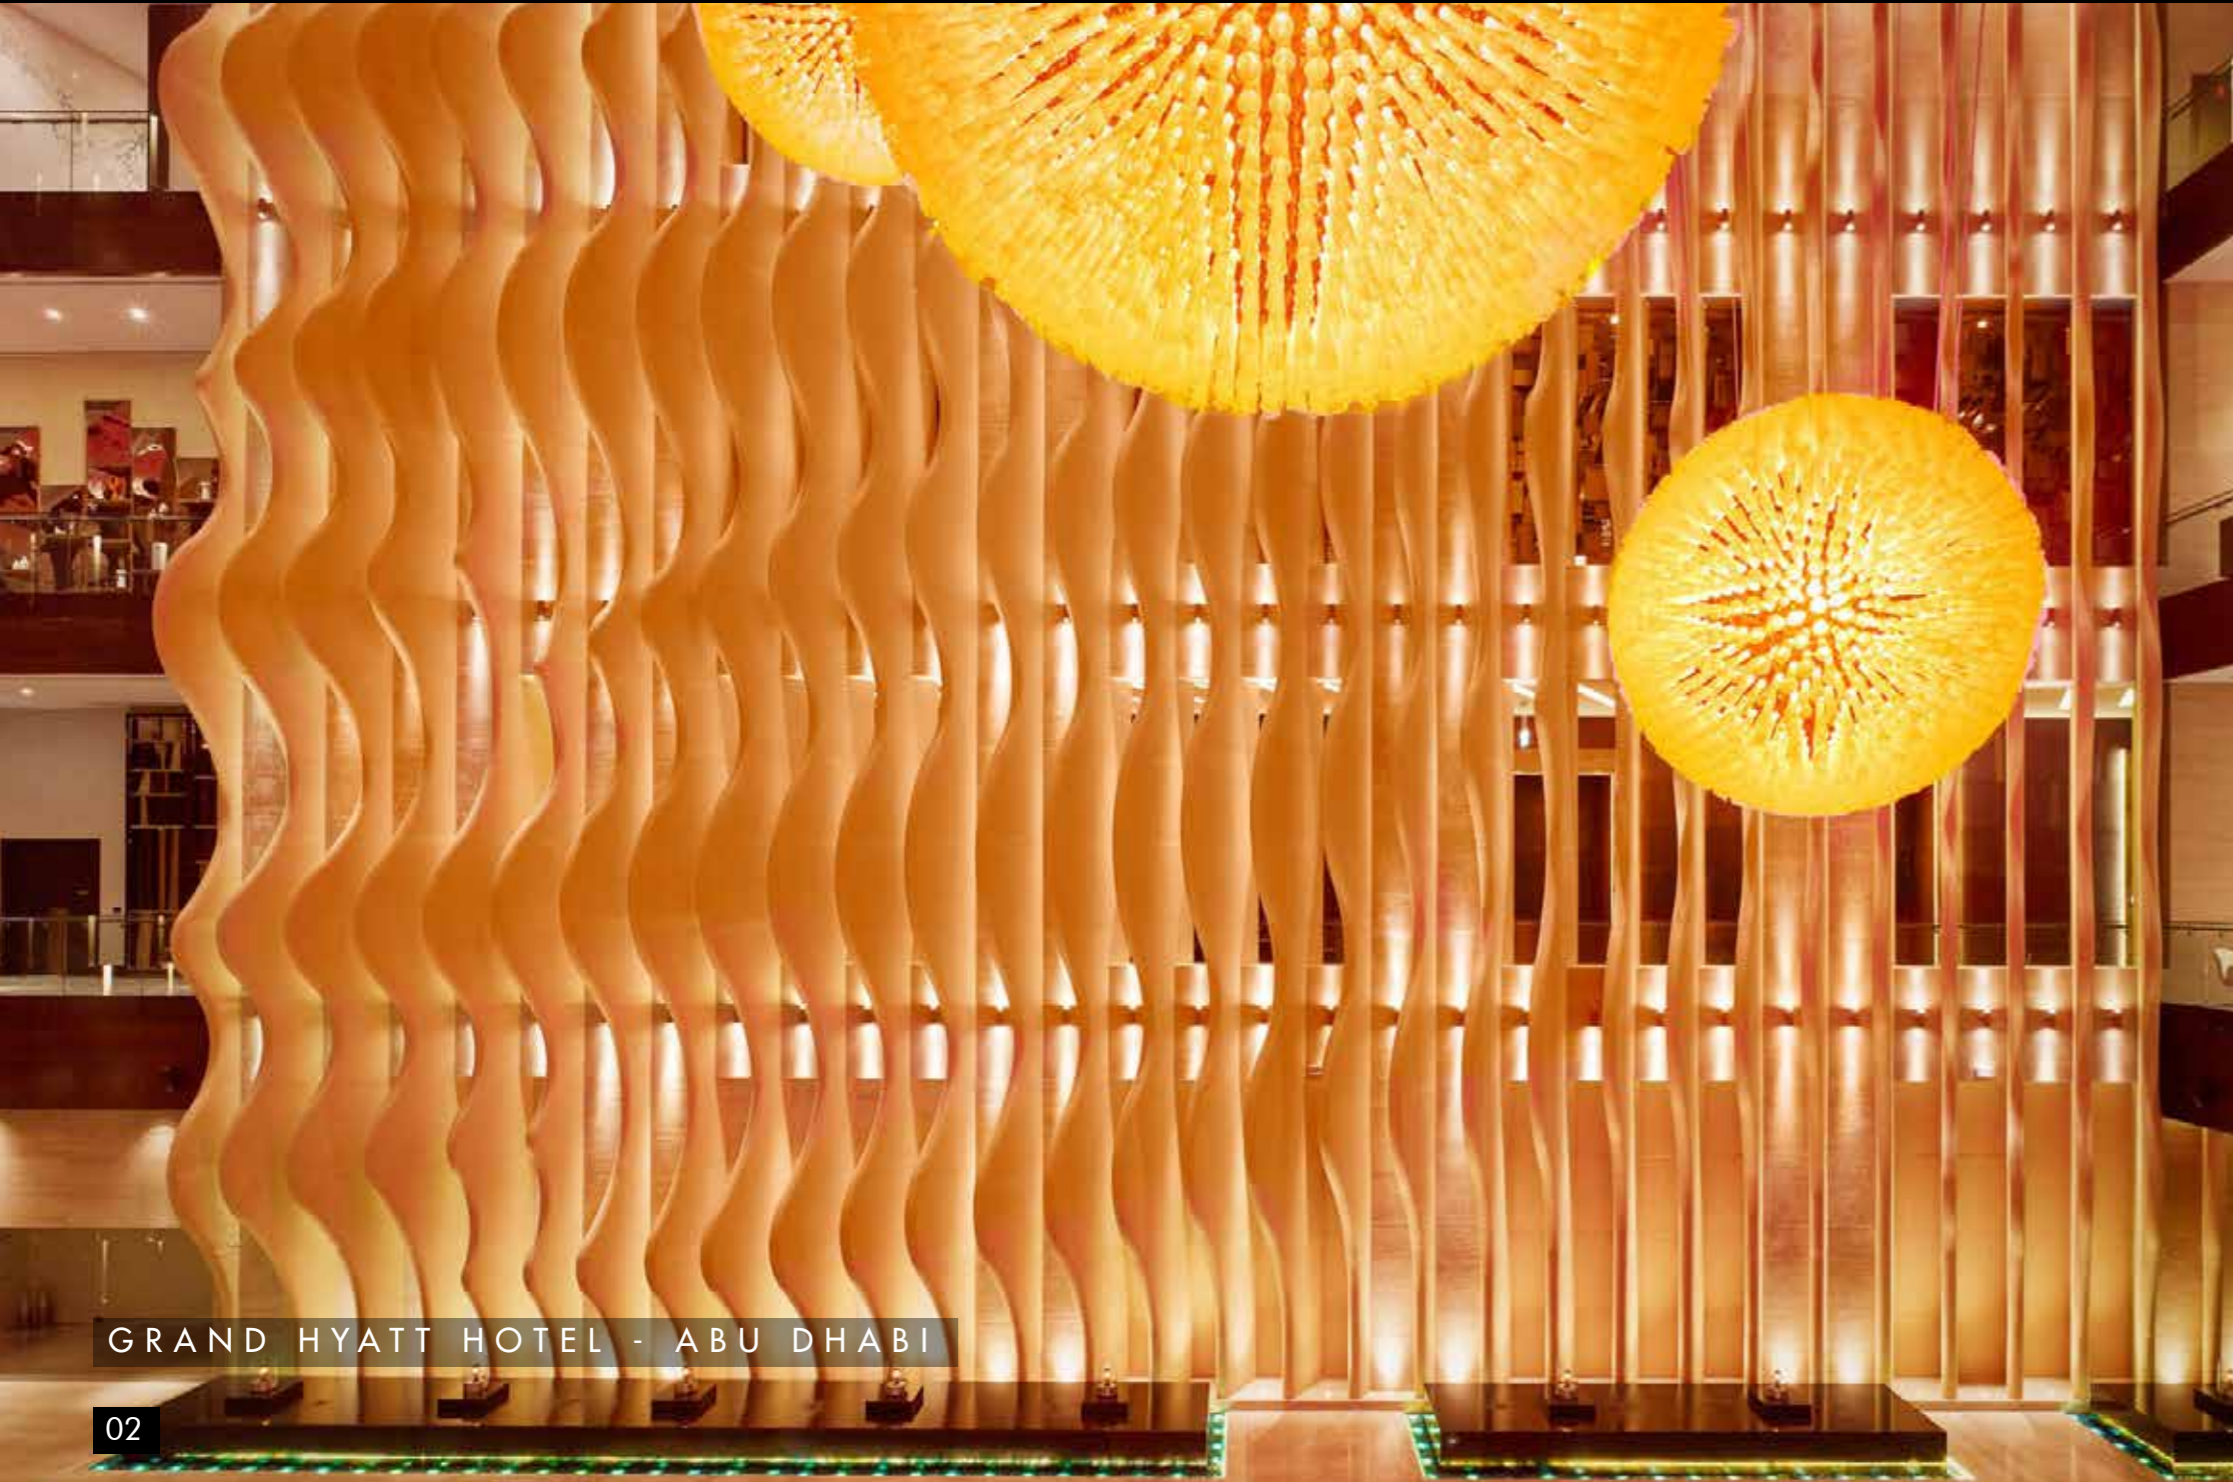

GRAND HYATT HOTEL - ABU DHABI