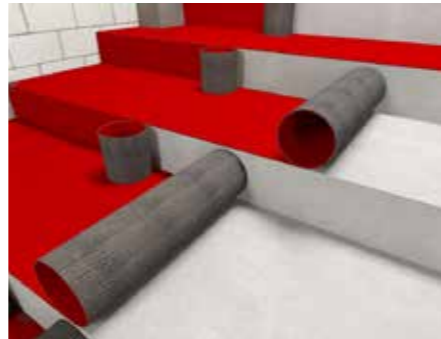

### RAISED ACCESS FLOOR SYSTEM

A raised access floor is a design where the floor is a little elevated above the building's original concrete slab. The space between the slab and the virtually created floor is used for utility cable provision, cooling system or even for artistic design purpose.

### STYRO STAGE

Boost your performance to the next level with our stage systems that are easy, affordable, and standard. STYRO stages are safe, versatile and ideal for all temporary and permanent indoor or outdoor applications.

### STYRO STADIUM PLATFORMS

One of the increasingly popular uses of our special systems is the construction of stadium seating platforms. The high density pre-cut STYRO blocks are lightweight, easy to install and can be modified on site. All can be pre-engineered in our factory facilities.