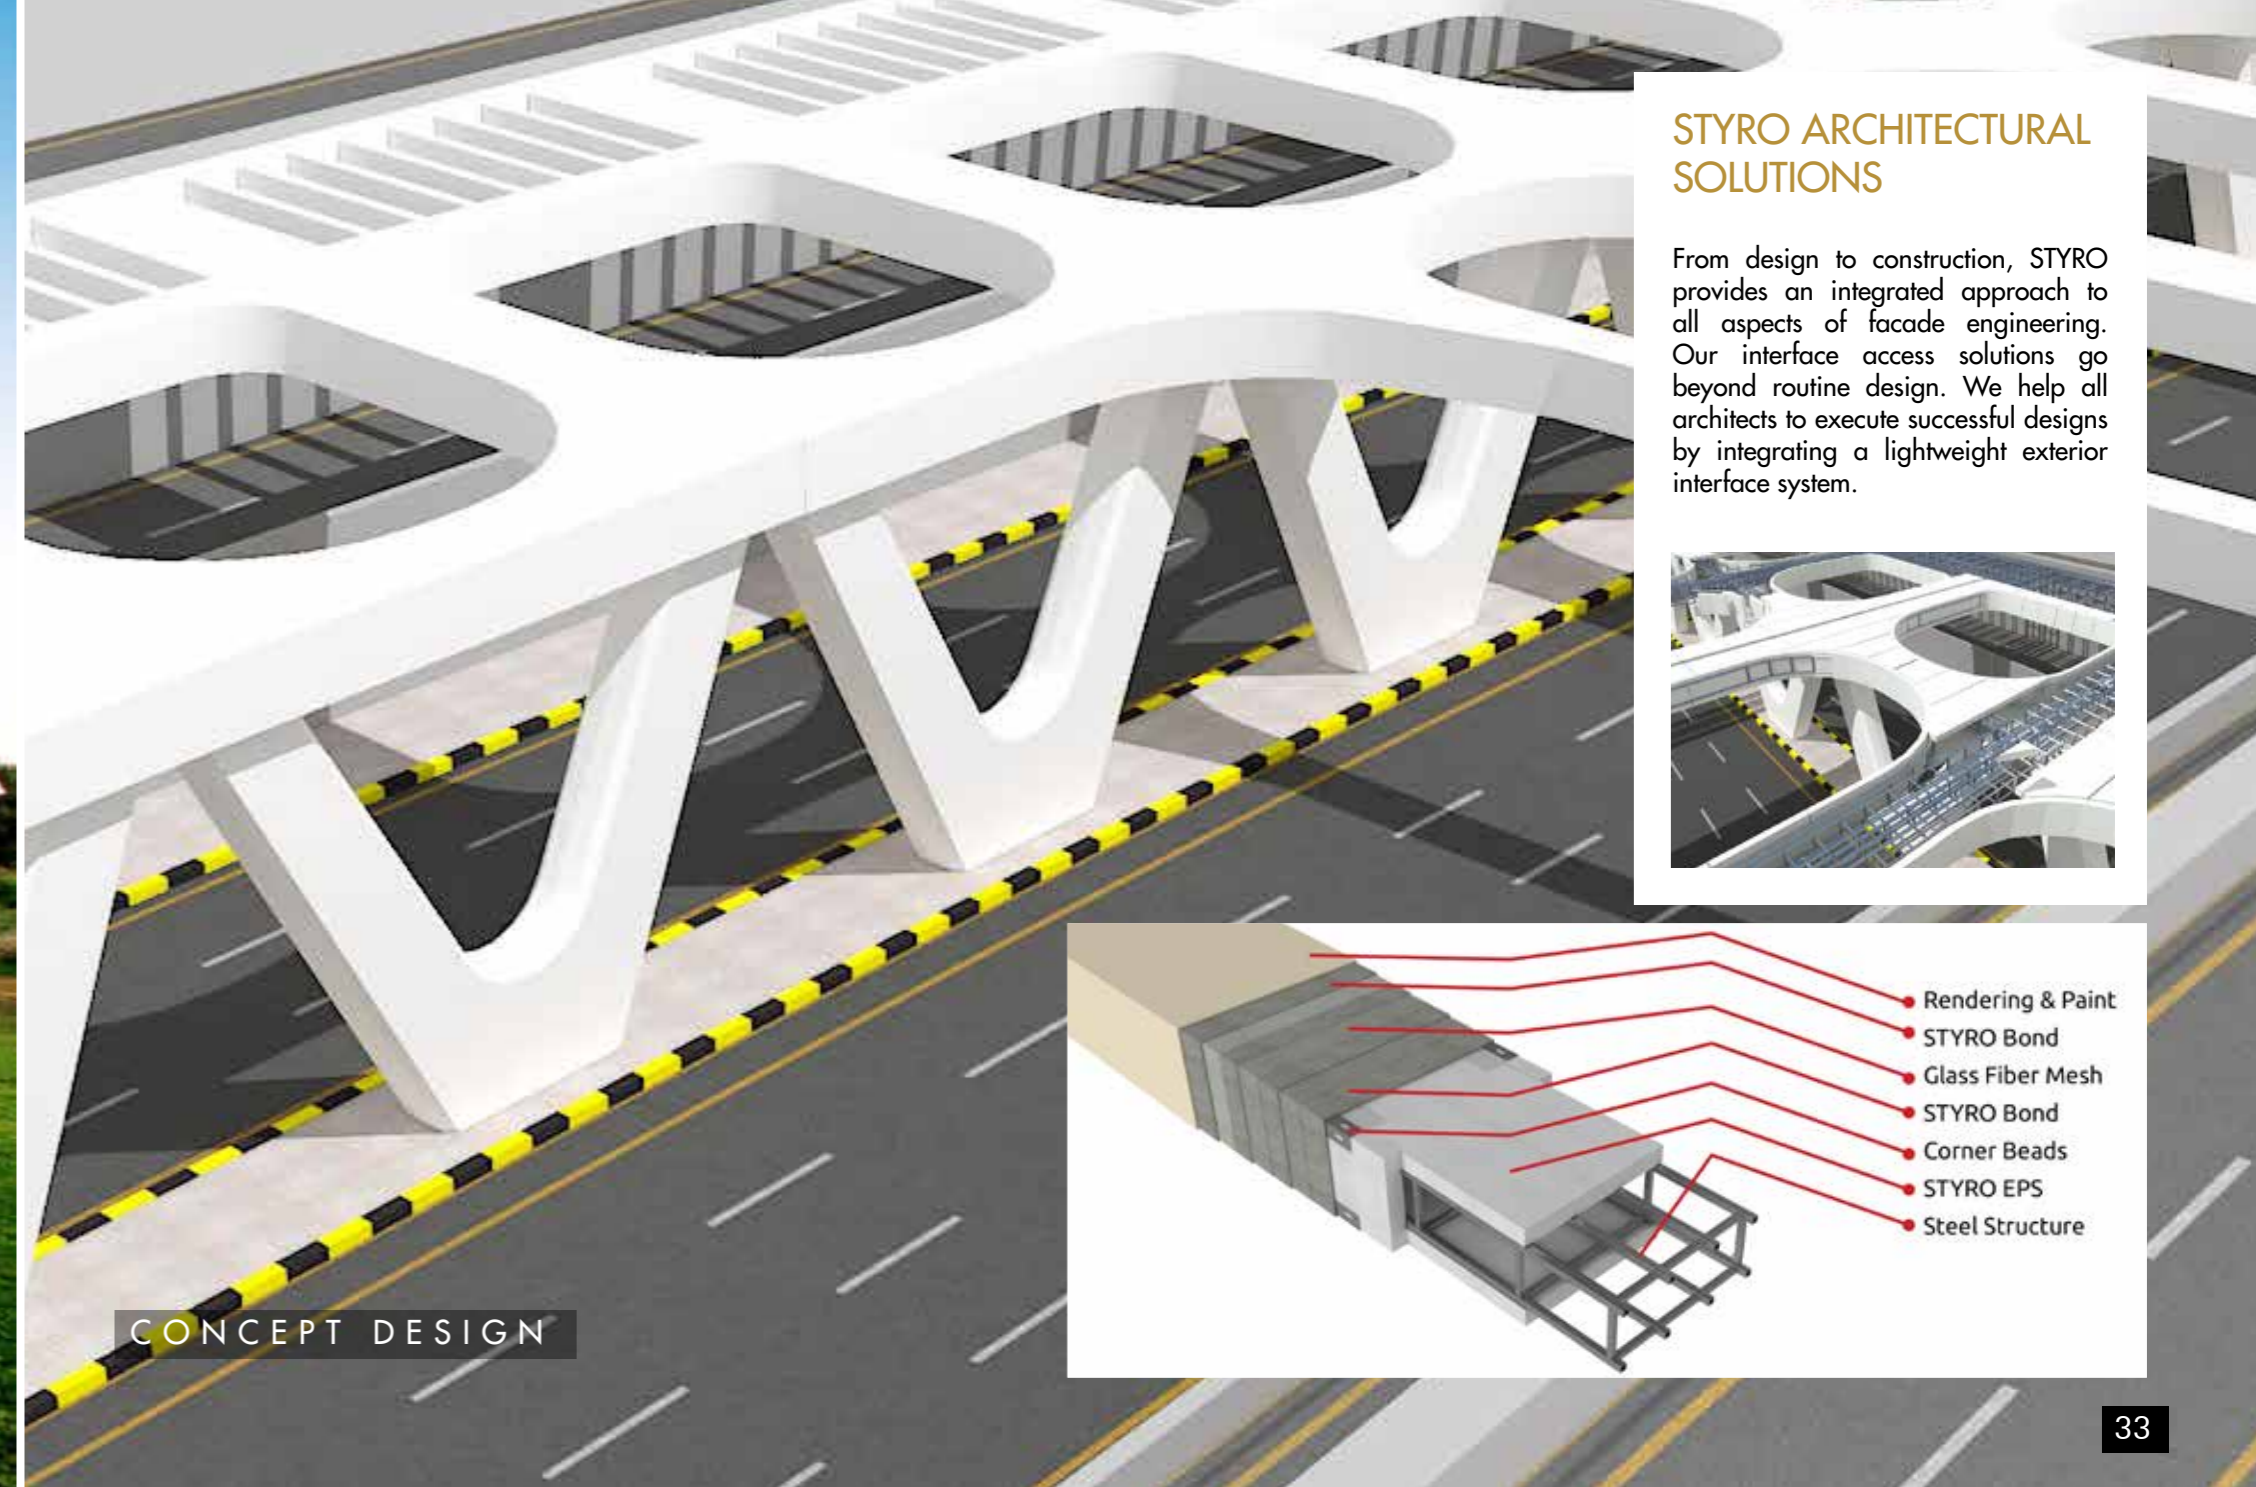

CONCEPT DESIGN

STYRO VOID FORMERS

Any exceptional pattern of construction is possible by STYRO void forming EPS blocks. Our lightweight architectural elements define the core structure and fundamental design to create stunning construction solutions.

STYRO ARCHITECTURAL SOLUTIONS

From design to construction, STYRO provides an integrated approach to all aspects of facade engineering. Our interface access solutions go beyond routine design. We help all architects to execute successful designs by integrating a lightweight exterior interface system.