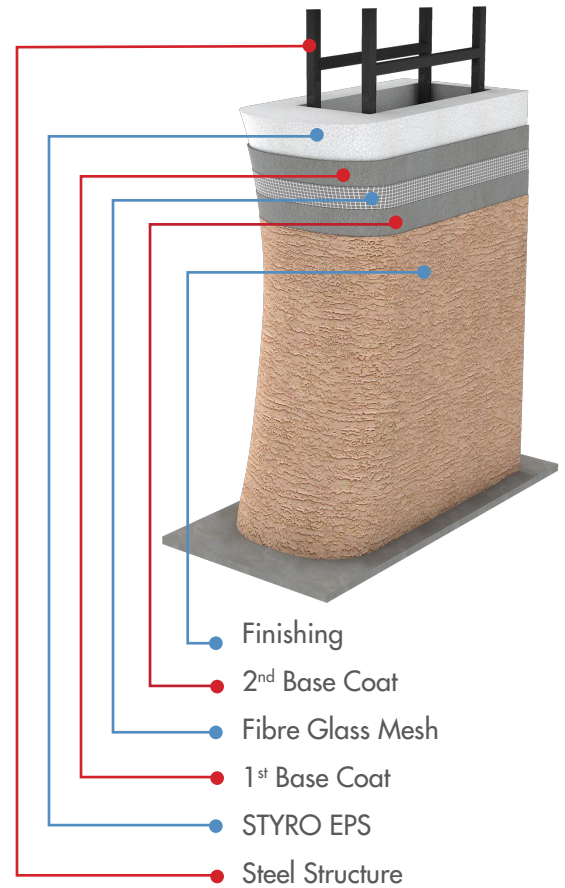

# STYRO Decorative Cladding for Steel Structures

The demand of STYRO Decorative Cladding is on the rise as it has proven to be highly effective for a variety of interior and exterior decoration projects. Our team at STYRO takes an integrated approach to cladding and facade engineering that goes beyond standard design practices. We work closely with architects to ensure successful project execution by integrating lightweight exterior interface systems.

Our approach to steel structures is multi-layered, beginning with STYRO special shaped EPS cladding followed by a base coat, fiberglass mesh and finishing. Our expertise has been put to the test with various projects in the UAE, including hotels, festivals, shopping malls and many more.

Watch the Video

- ✓ **Eco Friendly:**  
STYRO Decorative Cladding is made from expanded polystyrene (EPS), a recyclable and environment friendly material.
- ✓ **Cost Effective:**  
It is a cost-effective solution for exterior and interior decoration projects due to its lightweight and easy-to-install nature.
- ✓ **Class A Fire Retardant:**  
The cladding material is rated as Class A fire retardant, making it safe for use in both residential and commercial settings.
- ✓ **Lightweight and Durable:**  
The lightweight nature of the material makes it easy to handle and install while being durable enough to withstand harsh weather conditions.
- ✓ **Water and Weatherproof:**  
The cladding is designed to be water and weatherproof, protecting the building envelope from moisture damage.
- ✓ **Flexible in Design and Shape:**  
The material is flexible, allowing architects and designers to create unique shapes and designs for their projects.
- ✓ **Easy to Install – Saves Time and Effort:**  
The cladding is easy to install, saving time and effort during the installation process.